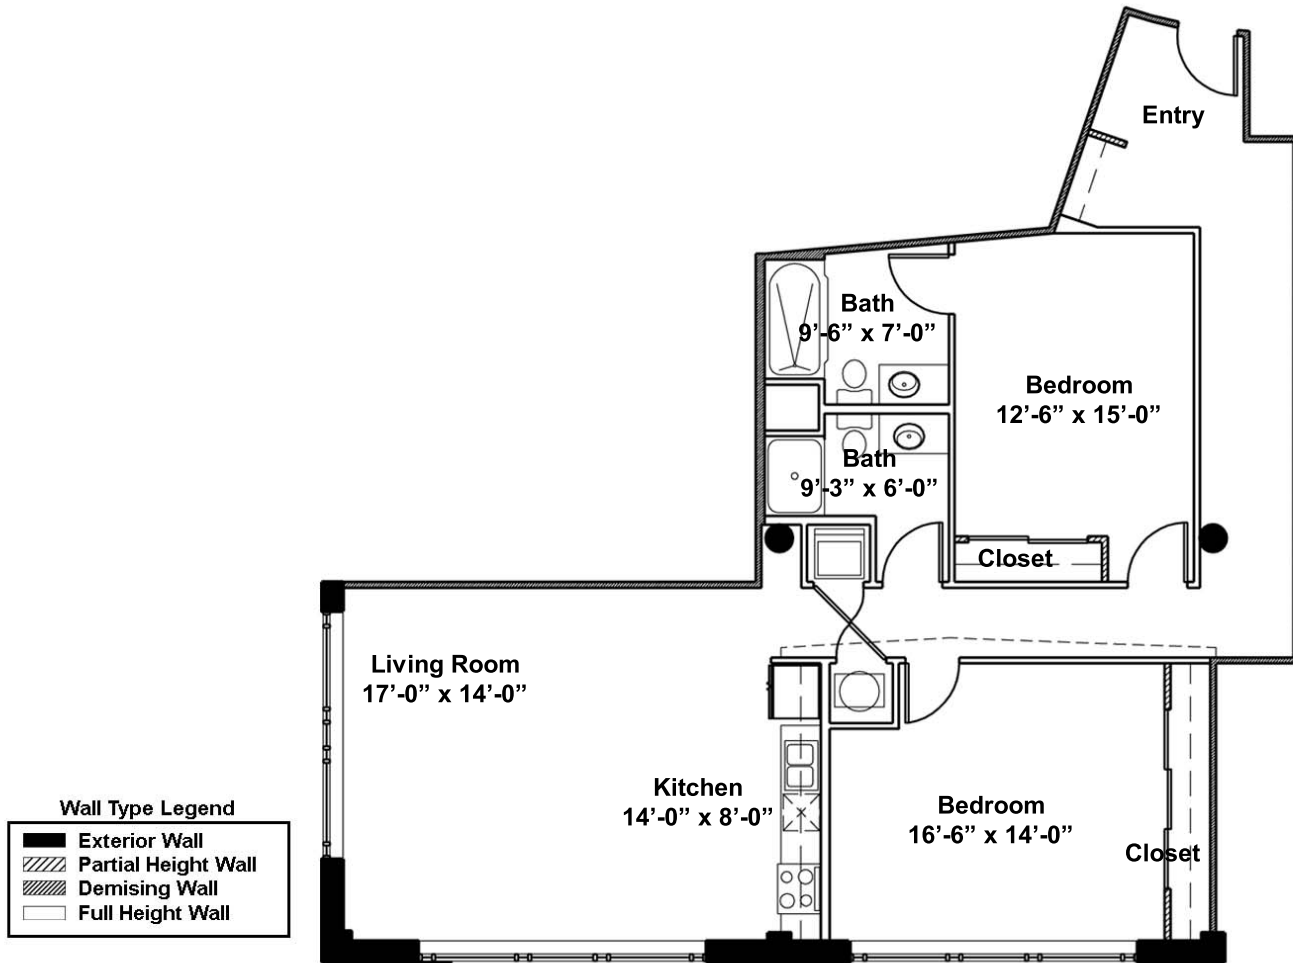

PACKARD LOFTS

Unit 09

1400 Sq. Ft. 2 Bedroom 2 Bath

2201 Locust Street St. Louis MO 63103

P: 314 241 2330 F: 314 241 2244 www.packardlofts.com

*Square footage and pricing are approximate and are subject to change without notice.