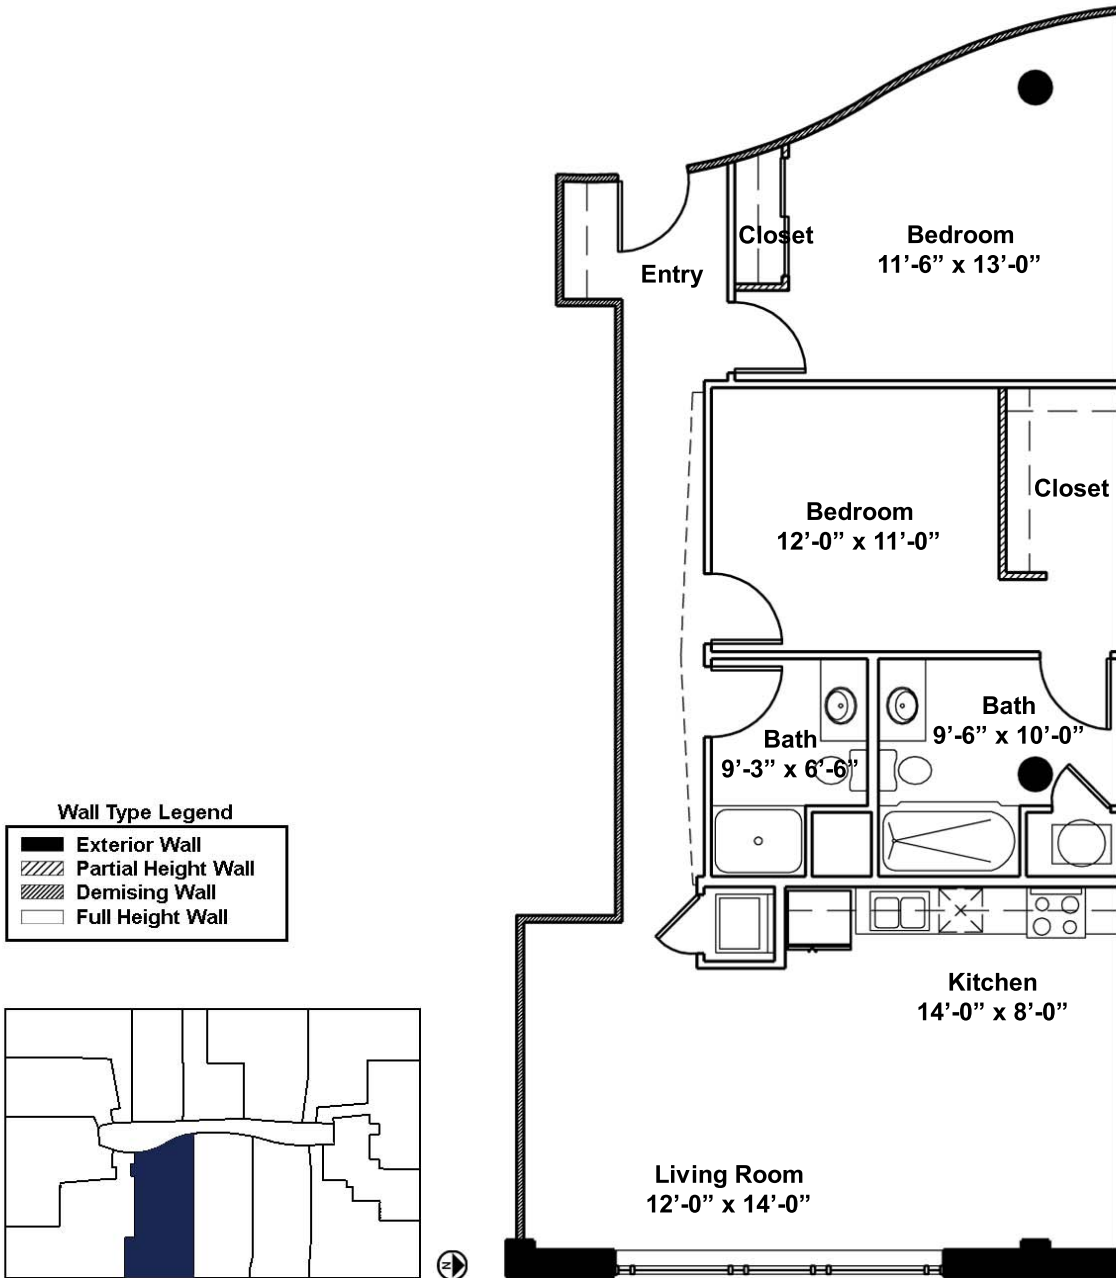

PACKARD LOFTS

Unit 08

1140 Sq. Ft. 2 Bedroom 2 Bath

2201 Locust Street St. Louis MO 63103

P: 314 241 2330 F: 314 241 2244 www.packardlofts.com

*Square footage and pricing are approximate and are subject to change without notice.