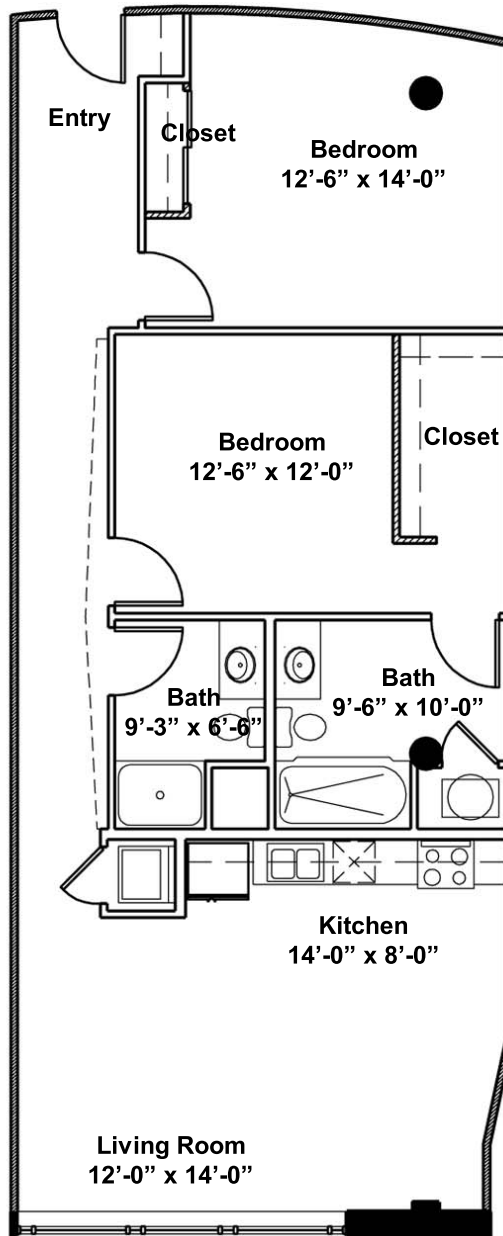

PACKARD LOFTS

Unit 07

1160 Sq. Ft. 2 Bedroom 2 Bath

2201 Locust Street St. Louis MO 63103

P: 314 241 2330 F: 314 241 2244 www.packardlofts.com

Wall Type Legend

	Exterior Wall
	Partial Height Wall
	Demising Wall
	Full Height Wall

*Square footage and pricing are approximate and are subject to change without notice.