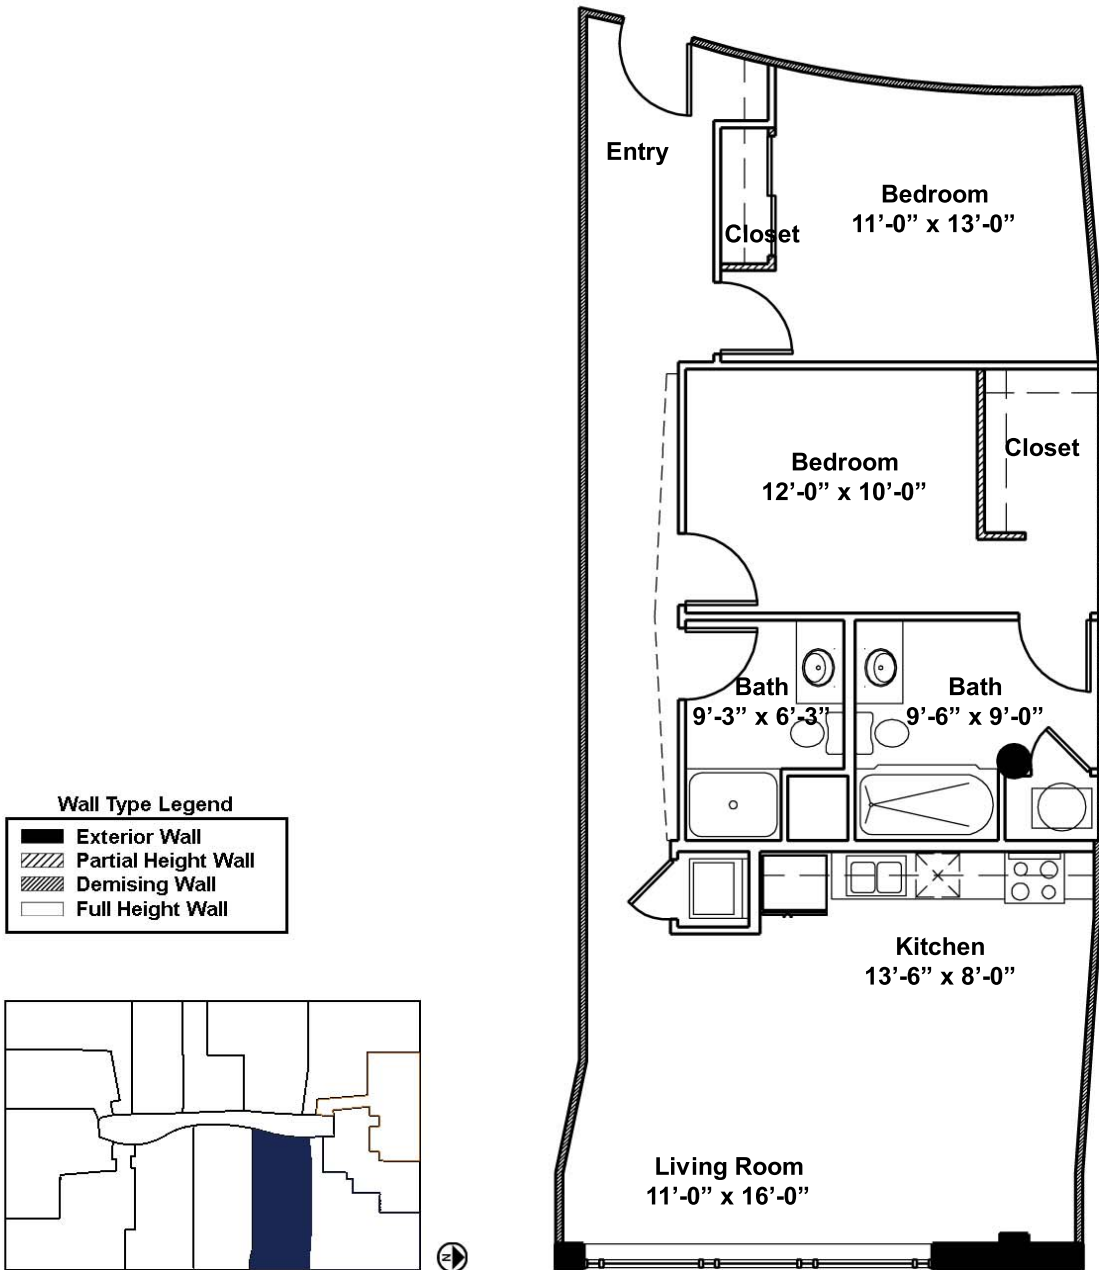

# PACKARD LOFTS

## Unit 06

1080 Sq. Ft. 2 Bedroom 2 Bath

2201 Locust Street St. Louis MO 63103

P: 314 241 2330 F: 314 241 2244 [www.packardlofts.com](http://www.packardlofts.com)

\*Square footage and pricing are approximate and are subject to change without notice.