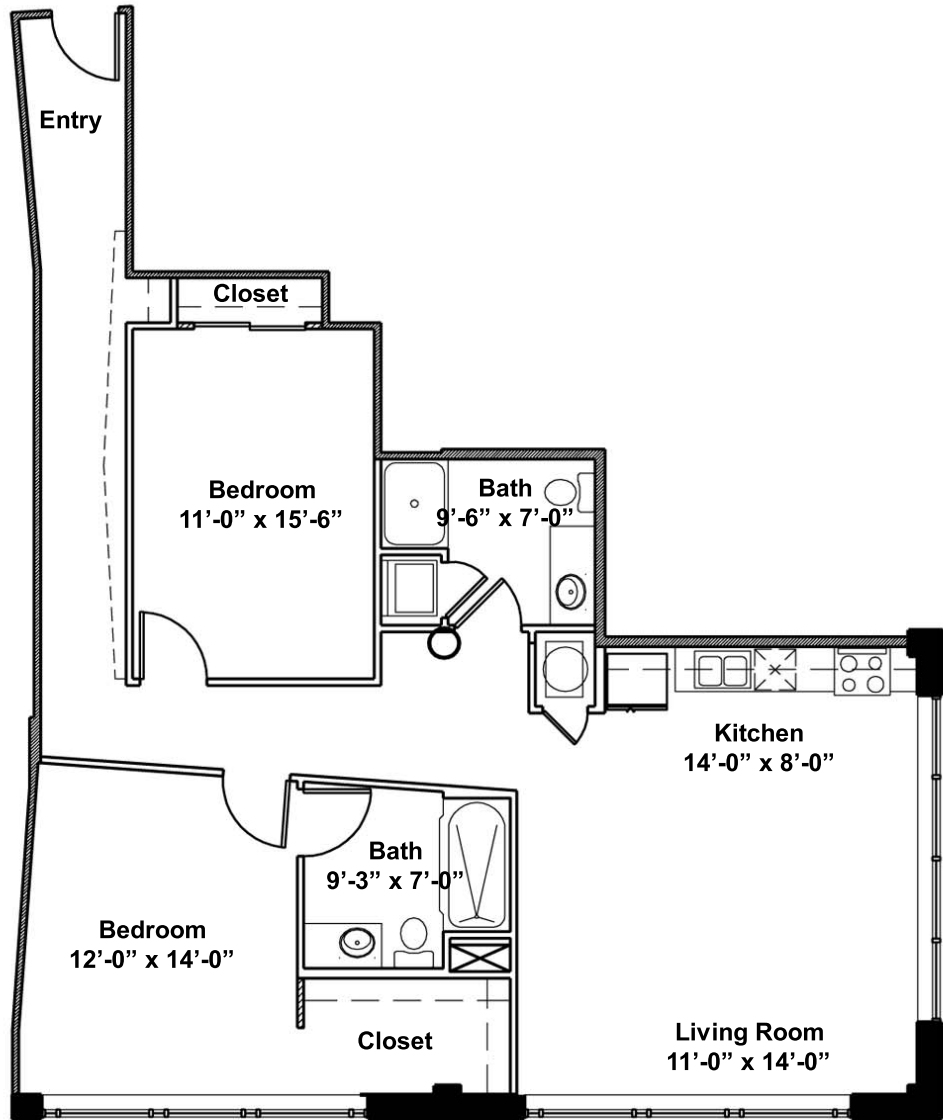

PACKARD LOFTS

Unit 05

1230 Sq. Ft. 2 Bedroom 2 Bath

2201 Locust Street St. Louis MO 63103

P: 314 241 2330 F: 314 241 2244 www.packardlofts.com

Wall Type Legend

| | |
|--|---------------------|
| | Exterior Wall |
| | Partial Height Wall |
| | Demising Wall |
| | Full Height Wall |

*Square footage and pricing are approximate and are subject to change without notice.