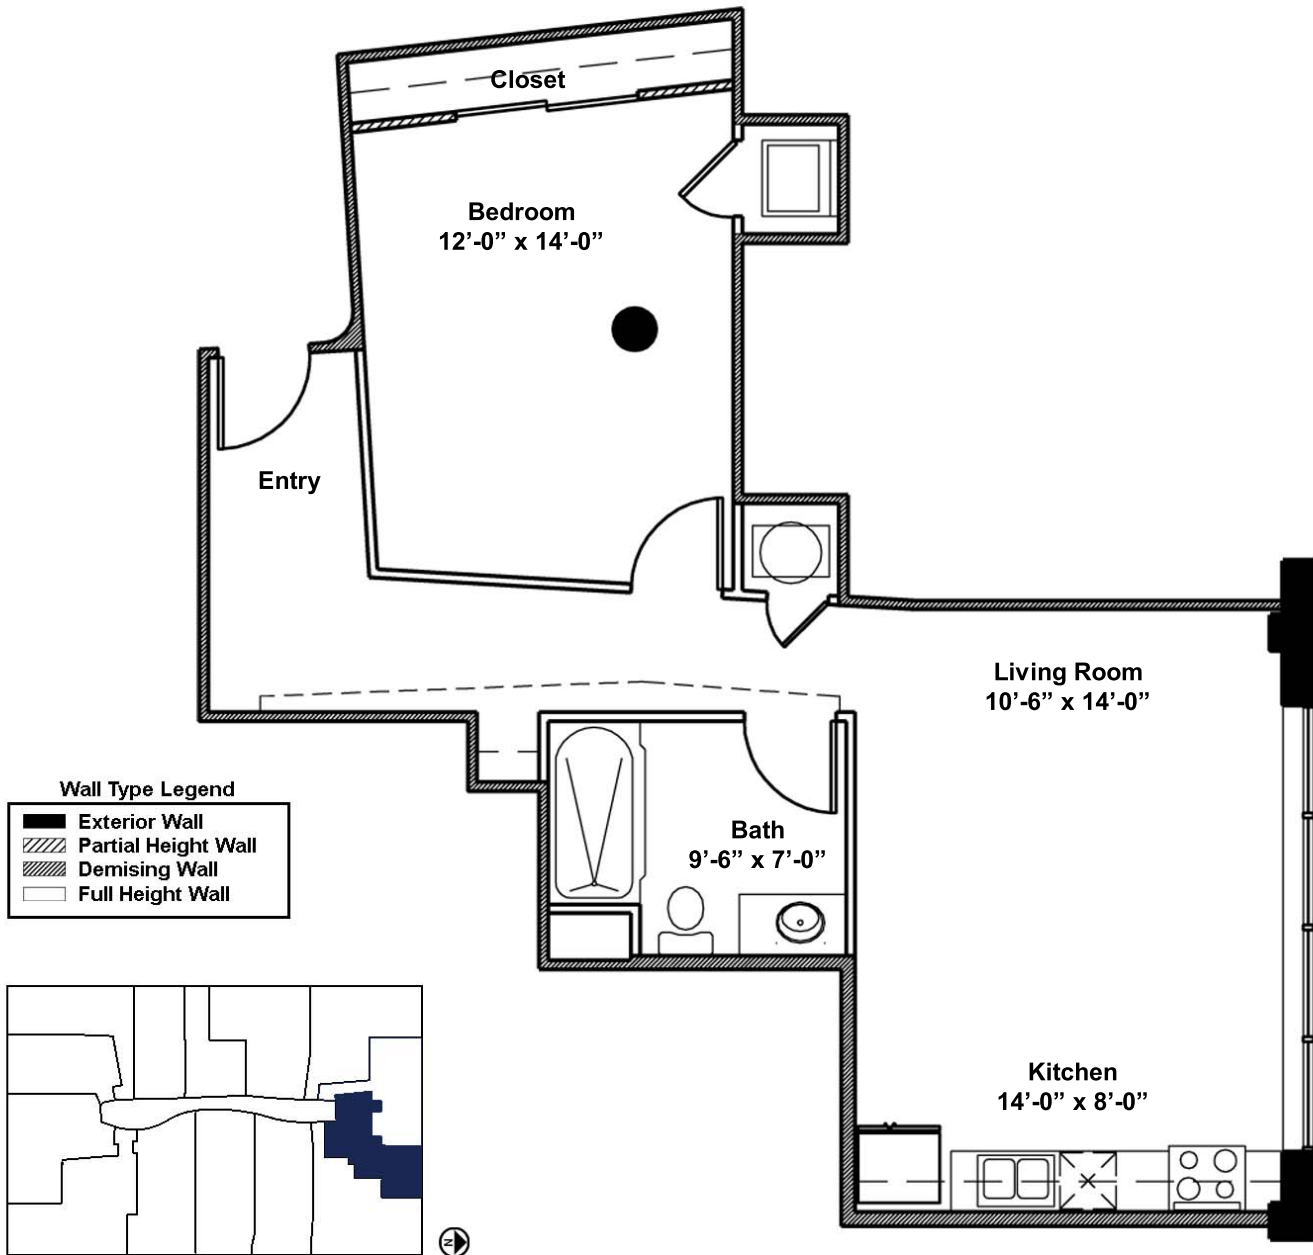

# PACKARD LOFTS

## Unit 04

765 Sq. Ft. 1 Bedroom 1 Bath

2201 Locust Street St. Louis MO 63103

P: 314 241 2330 F: 314 241 2244 [www.packardlofts.com](http://www.packardlofts.com)

\*Square footage and pricing are approximate and are subject to change without notice.