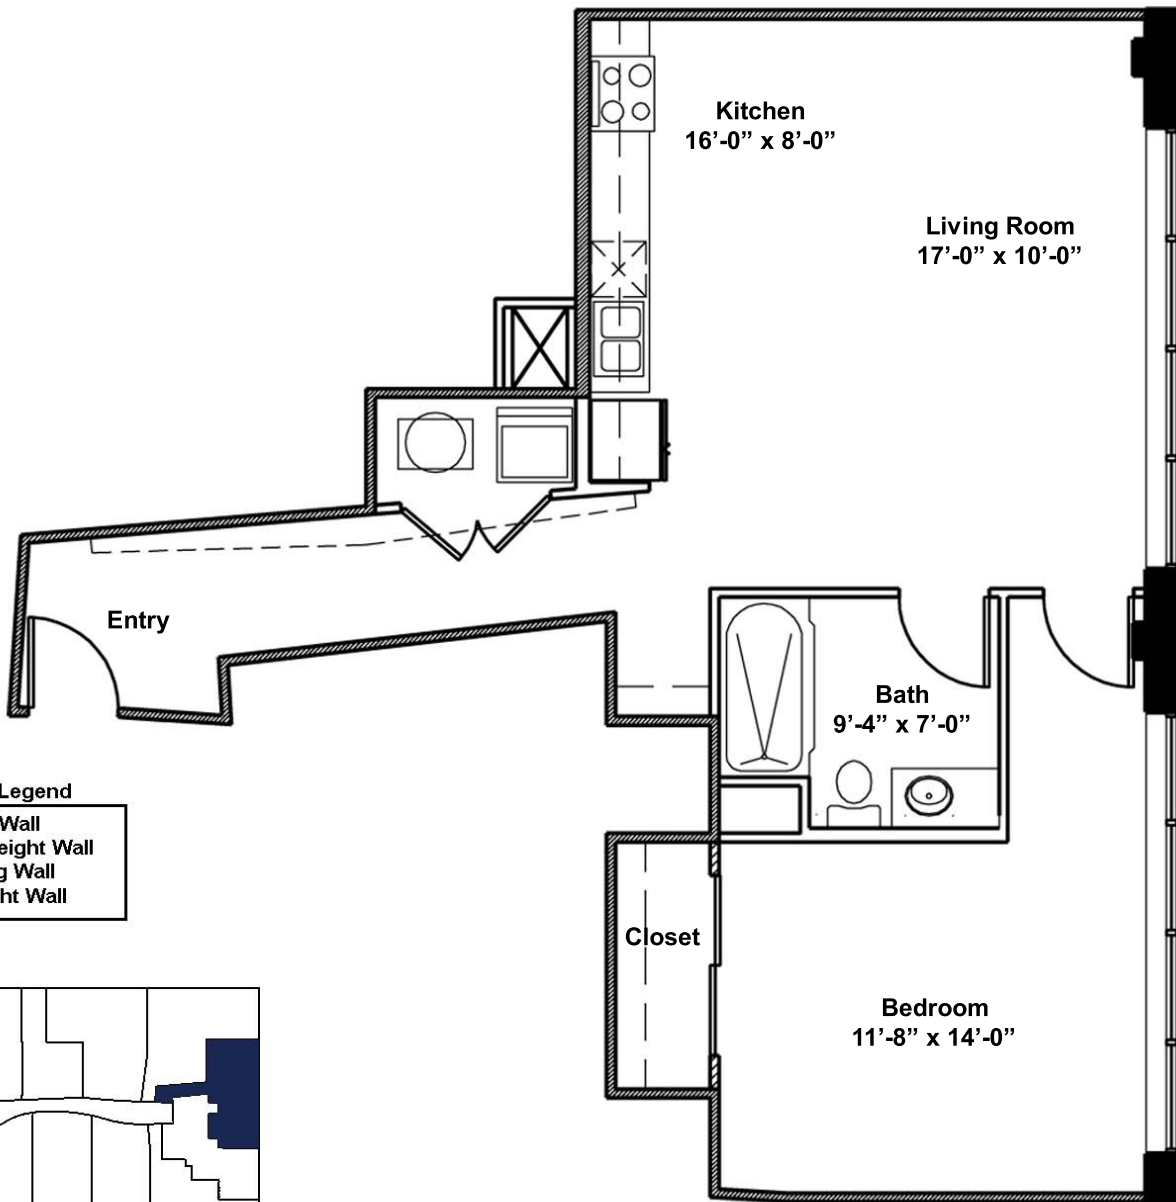

PACKARD LOFTS

Unit 03

840 Sq. Ft. 1 Bedroom 1 Bath

2201 Locust Street St. Louis MO 63103

P: 314 241 2330 F: 314 241 2244 www.packardlofts.com

Wall Type Legend

	Exterior Wall
	Partial Height Wall
	Demising Wall
	Full Height Wall

*Square footage and pricing are approximate and are subject to change without notice.