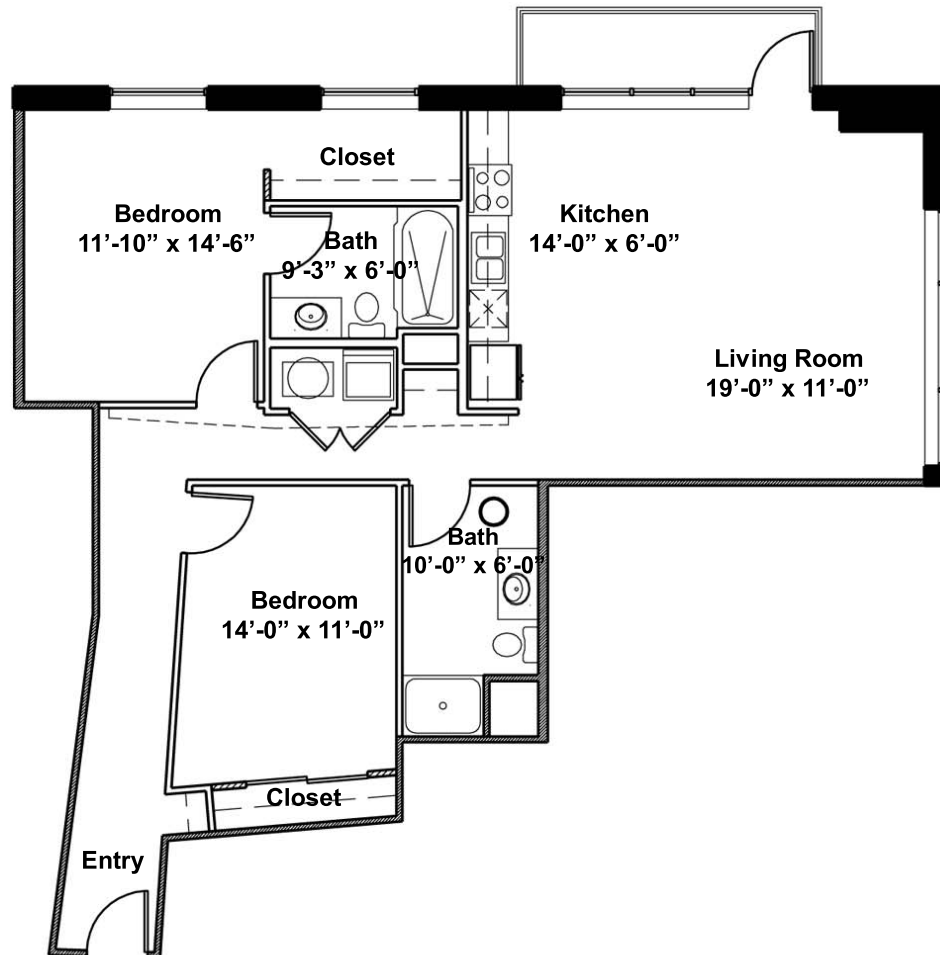

PACKARD LOFTS

Unit 02

1220 Sq. Ft. 2 Bedroom 2 Bath

2201 Locust Street St. Louis MO 63103

P: 314 241 2330 F: 314 241 2244 www.packardlofts.com

Wall Type Legend

	Exterior Wall
	Partial Height Wall
	Demising Wall
	Full Height Wall

*Square footage and pricing are approximate and are subject to change without notice.