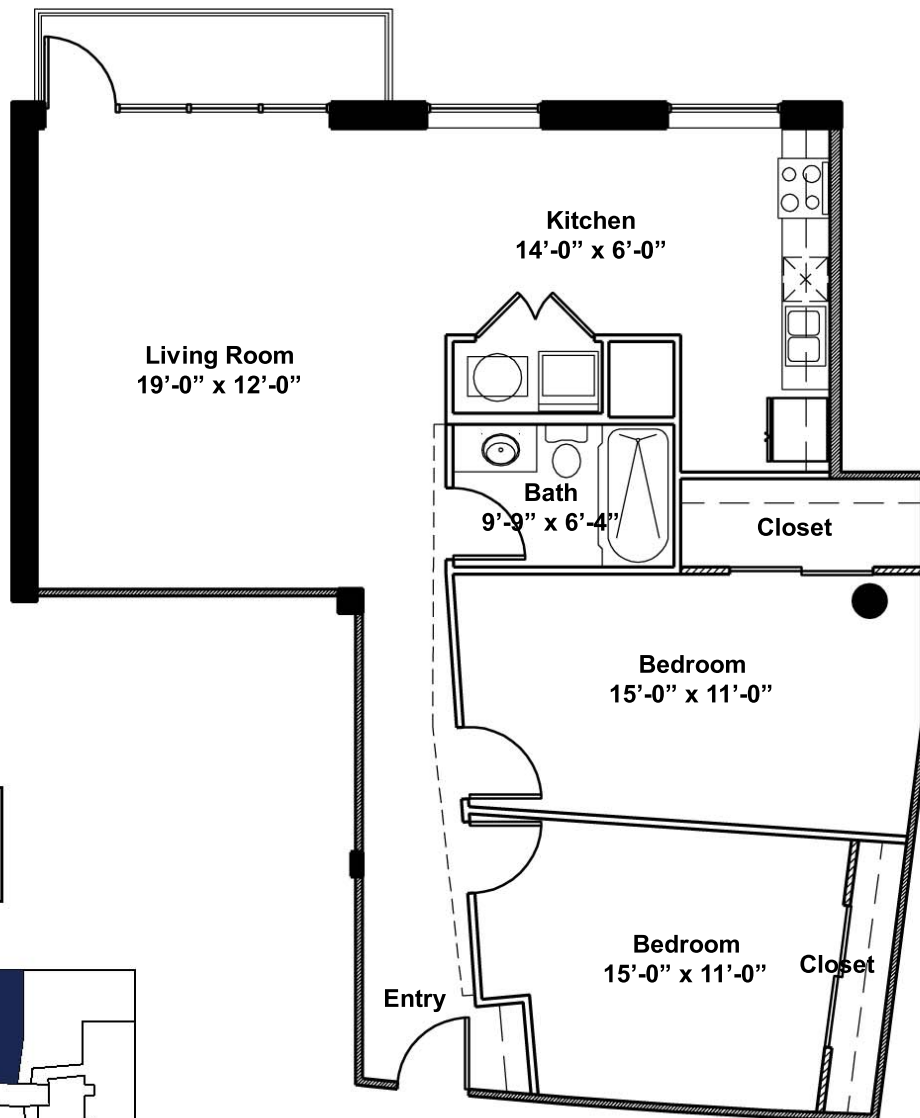

PACKARD LOFTS

Unit 01

1180 Sq. Ft. 2 Bedroom 1 Bath

2201 Locust Street St. Louis MO 63103

P: 314 241 2330 F: 314 241 2244 www.packardlofts.com

Wall Type Legend

	Exterior Wall
	Partial Height Wall
	Demising Wall
	Full Height Wall

*Square footage and pricing are approximate and are subject to change without notice.