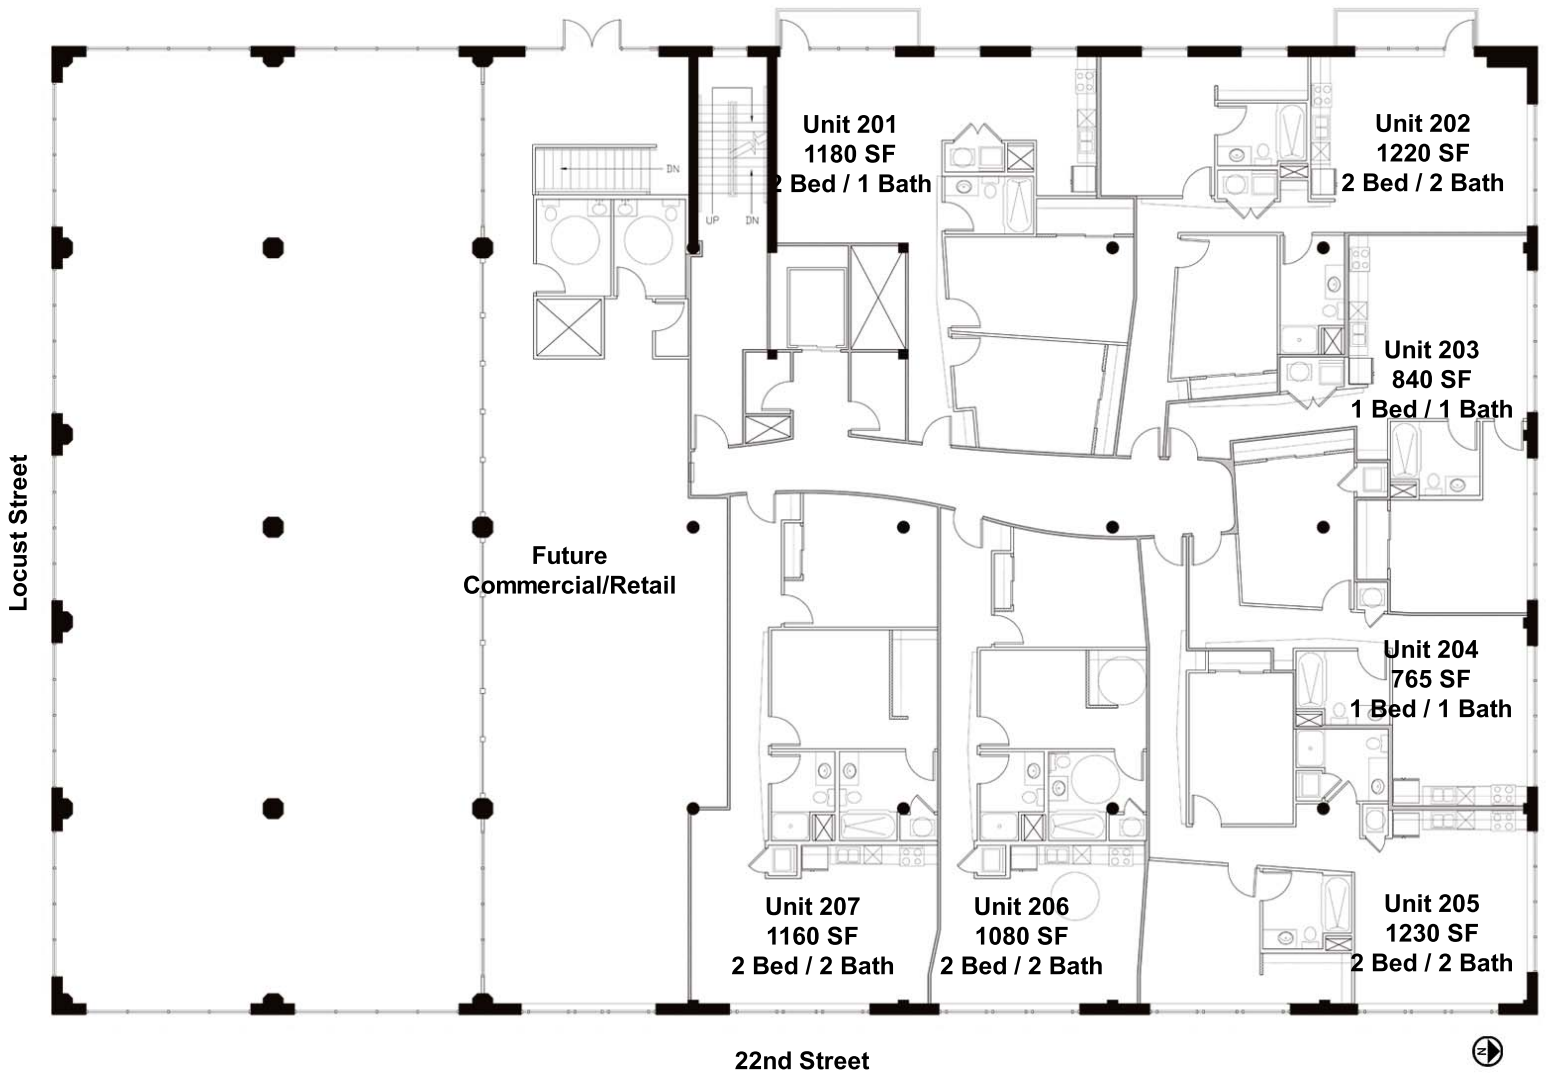

PACKARD LOFTS

2nd Floor Floor Plan

2201 Locust Street St. Louis MO 63103
P: 314 241 2330 F: 314 241 2244 www.packardlofts.com

*Square footage and pricing are approximate and are subject to change without notice.