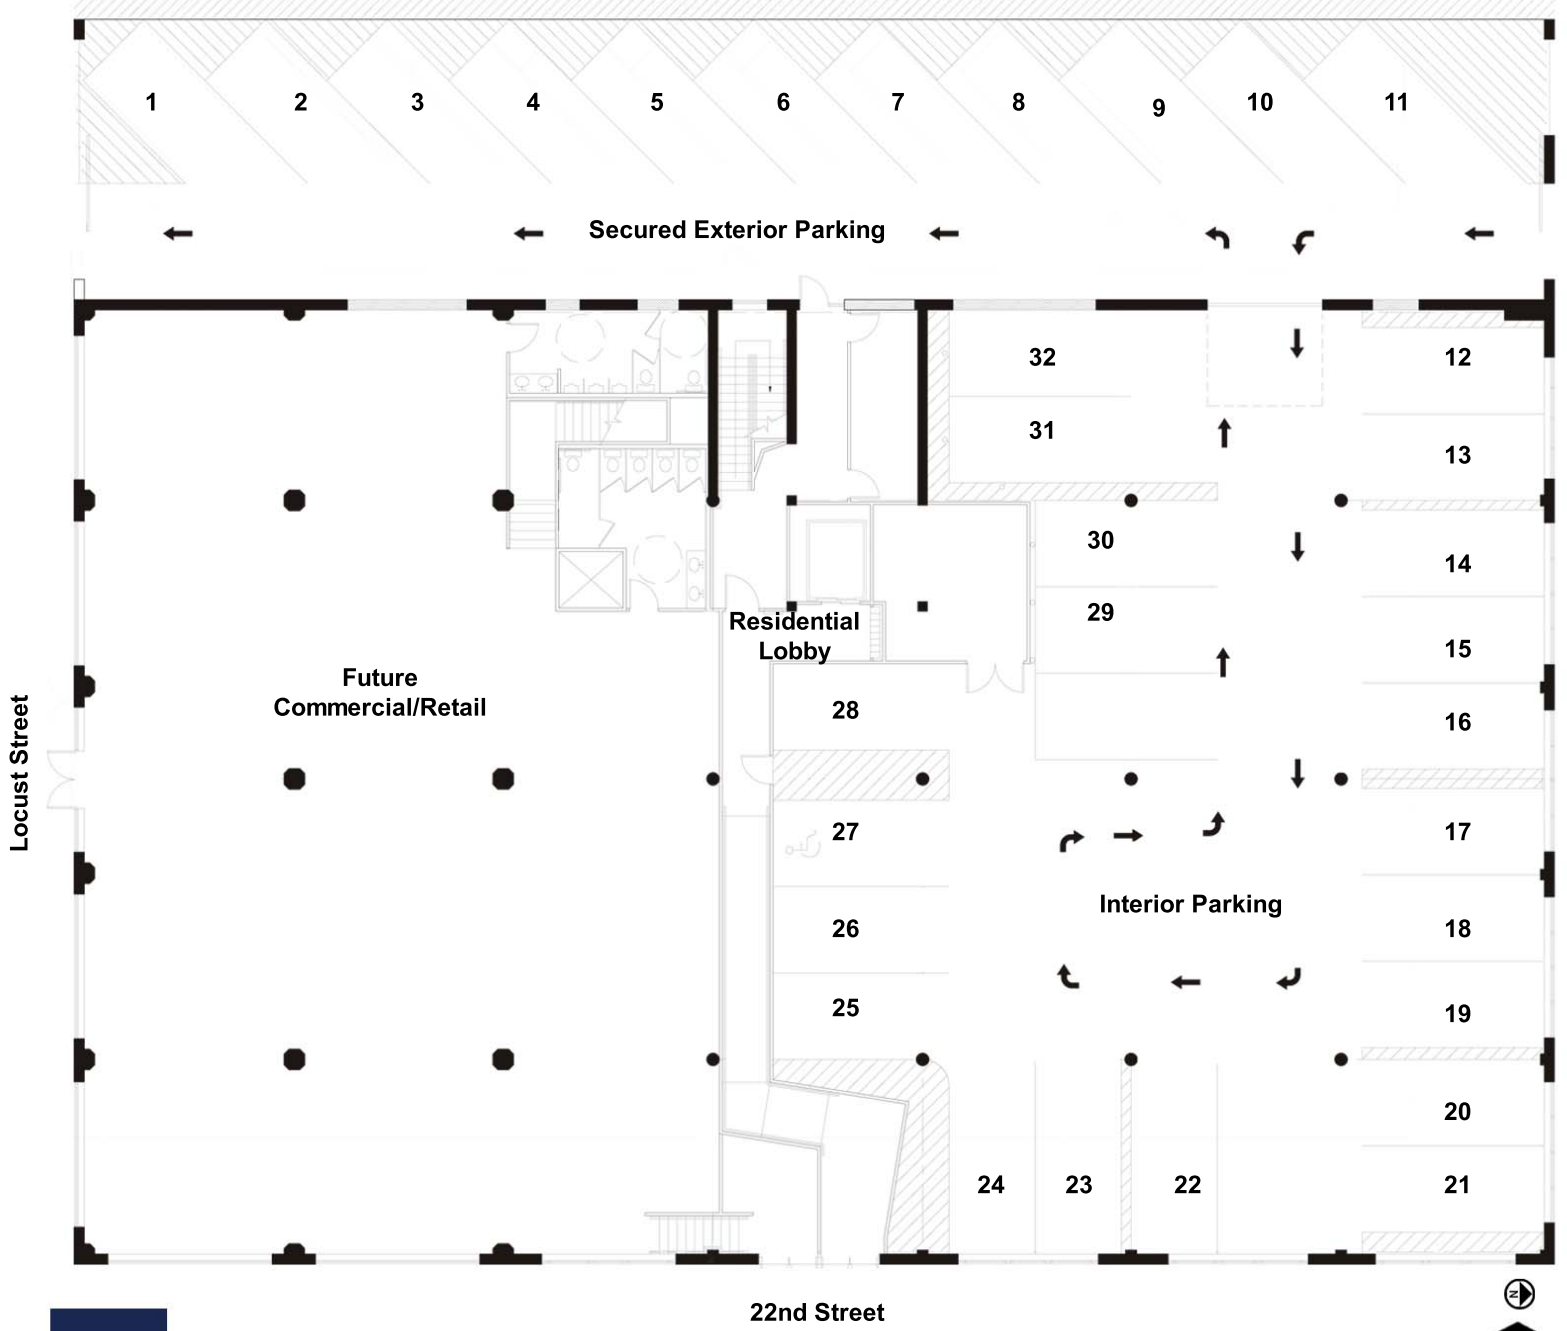

PACKARD LOFTS

1st Floor Floor Plan

2201 Locust Street St. Louis MO 63103
P: 314 241 2330 F: 314 241 2244 www.packardlofts.com

22nd Street

*Square footage and pricing are approximate and are subject to change without notice.